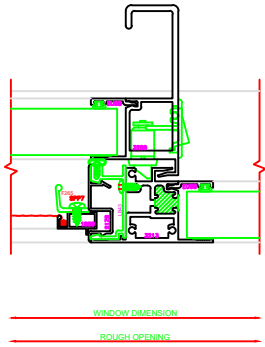

600 MEETING RAIL
SERIES: 3500