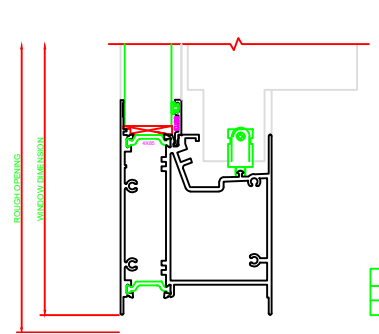

201 SILL
SERIES: 3500