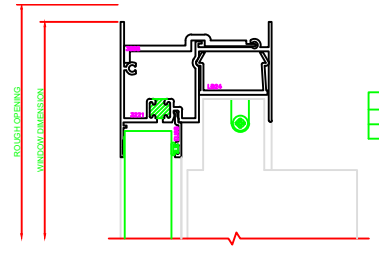

101 HEAD
SERIES: 3500