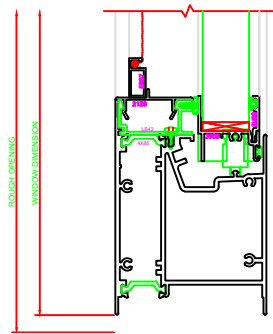

200 SILL
SERIES: 3500